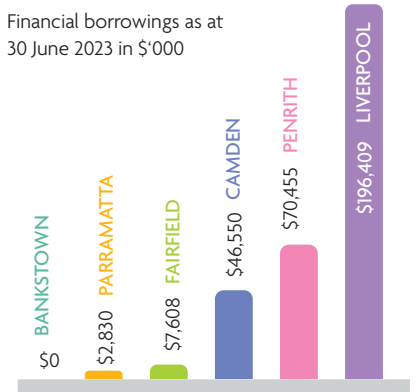

Financial borrowings as at 30 June 2023 in '$'000

Fairfield City Council has one of the lowest borrowings in comparison to other councils while providing a high level of service to the community.