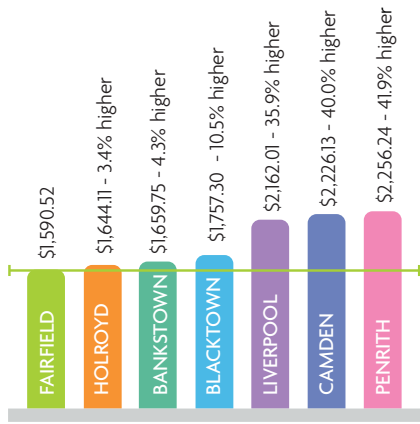

9725 0203 | [fcarbone@fairfieldcity.nsw.gov.au](mailto:fcarbone@fairfieldcity.nsw.gov.au)

  [FC.FrankCarbone](#)

Comparable rates and charges based on land value of \$700,000 and a standard 240 litre bin for domestic waste.