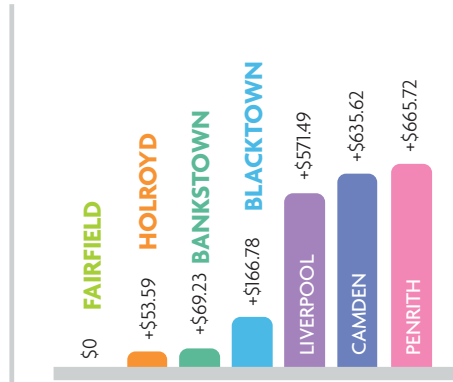

If we charged other councils' rates, this is how much more residents would have to pay per year.