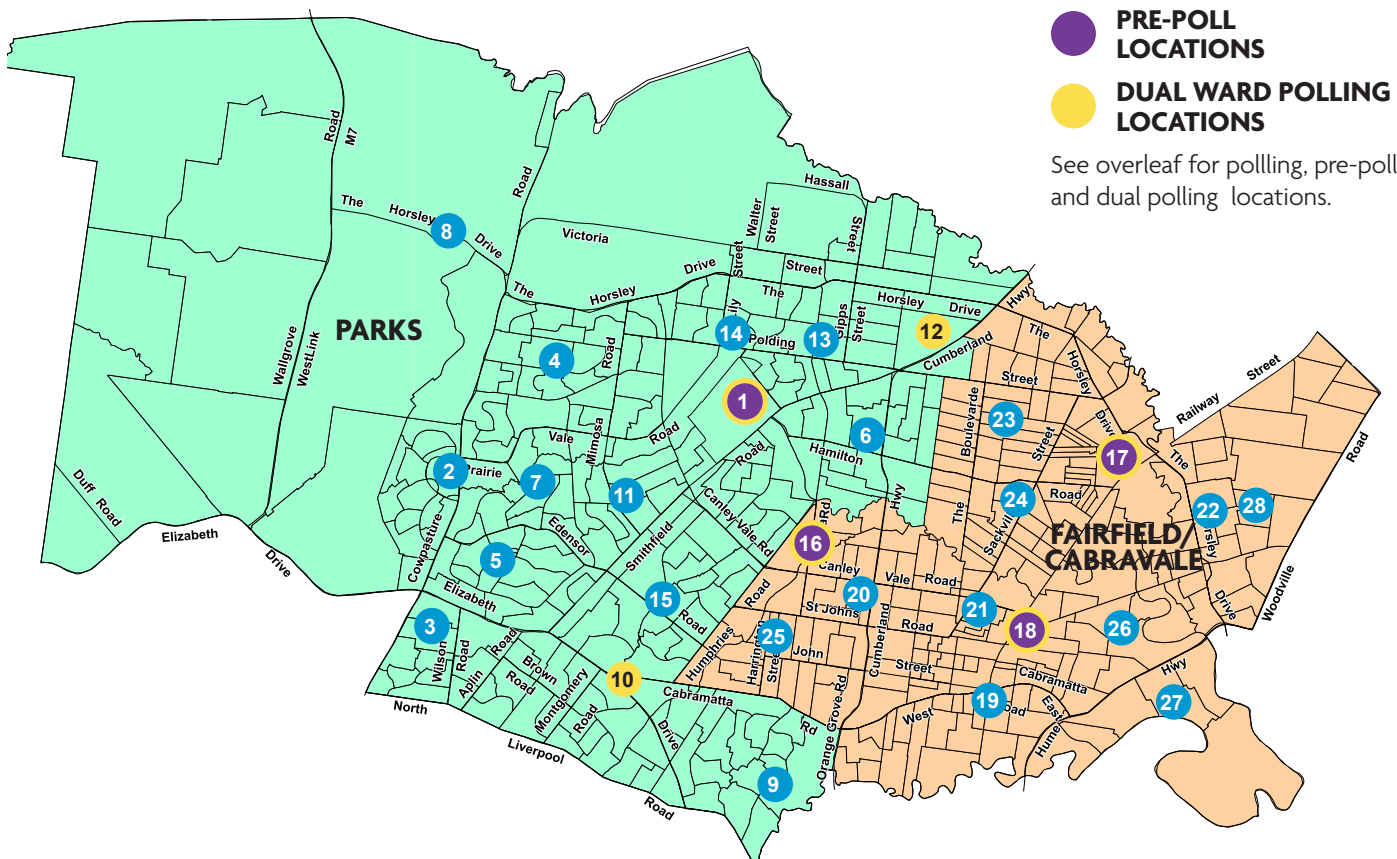

Early Vote

You can vote before Election Day (called pre-poll voting) by attending any of the pre-poll locations listed below from Saturday 7 September to Friday 13 September. Electors from both Wards can vote at any of these locations (dual ward polling place).

Election Day

On Election Day you can vote at one of the allocated polling places within your Ward – either the Fairfield/Cabravale or Parks Wards (see the Election Ward Map below).

Where to Vote

To find where to vote:

- Find your enrolment address on the Election Ward Map
- Note the colour shading shown for your location (green or orange). If you are in the green area, you are in the Parks Ward. If you are in the orange area, you are in the Fairfield/Cabravale Ward.
- The number on the map is the polling location closest to you. You can vote at any of the locations in your Ward (green or orange) or at a dual ward polling place (yellow).
- Go to the table containing the list of polling places for your Ward

For example, if you live in the green shaded area, you can vote at a polling place shown in green under the Parks Ward in the table. There are also some polling places labelled 'Dual' as shown in the yellow table.

For further information in relation to these Elections, visit www.fairfieldcity.nsw.gov.au/2024election

Electoral Services Provider –
Australian Election Company
www.austelect.com

ELECTION WARD MAP

- POLLING LOCATIONS
- PRE-POLL LOCATIONS
- DUAL WARD POLLING LOCATIONS

See overleaf for polling, pre-poll and dual polling locations.