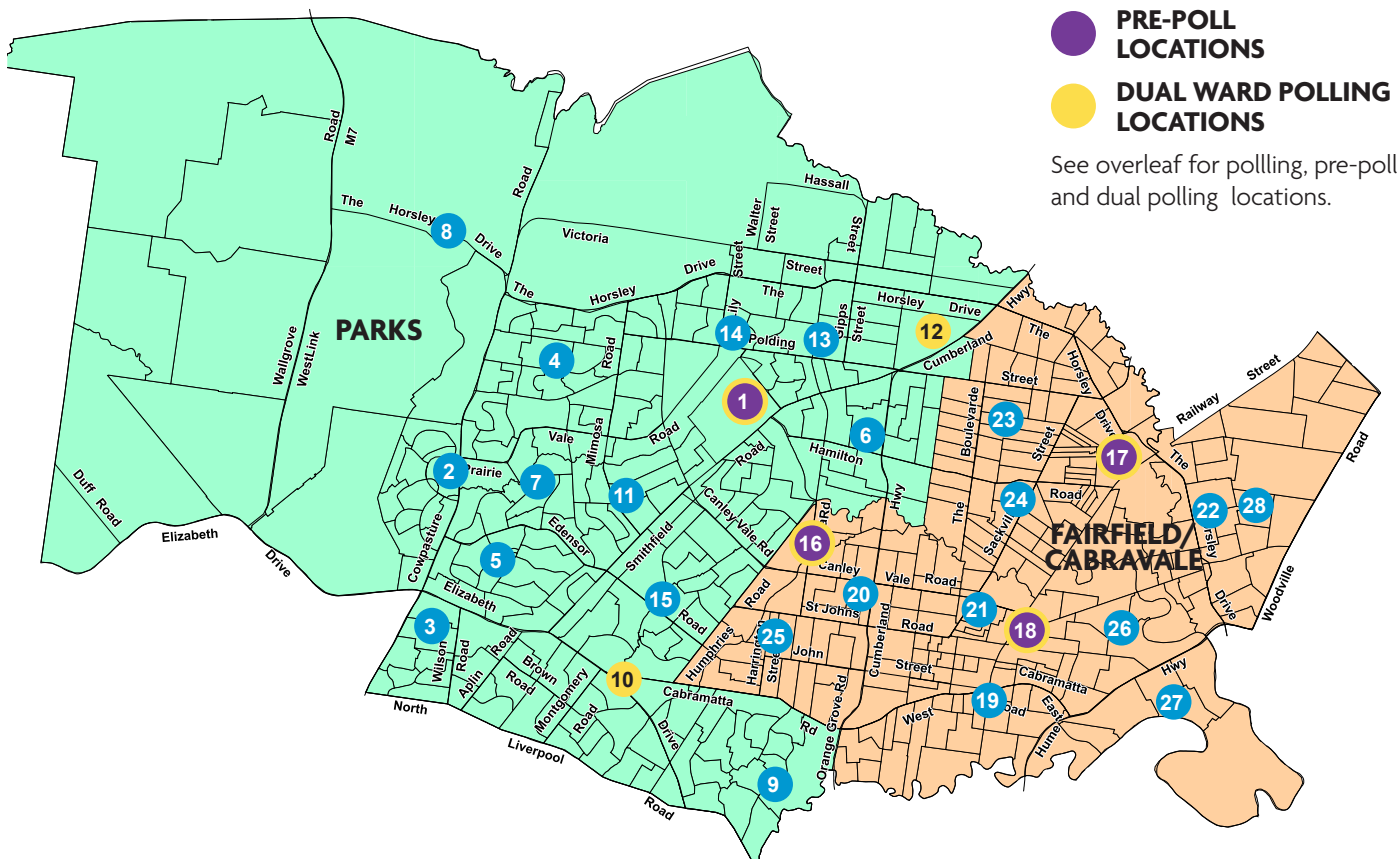

### Election Day

On Election Day you can vote at one of the allocated polling places within your Ward – either the Fairfield/Cabravale or Parks Wards (see the Election Ward Map below).

### Where to Vote

To find where to vote:

- Find your enrolment address on the Election Ward Map
- Note the colour shading shown for your location (green or orange). If you are in the green area, you are in the Parks Ward. If you are in the orange area, you are in the Fairfield/Cabravale Ward.
- The number on the map is the polling location closest to you. You can vote at any of the locations in your Ward (green or orange) or at a dual polling place (yellow).
- Go to the table containing the list of polling places for your Ward

For example, if you live in the green shaded area, you can vote at a polling place shown in green under the Parks Ward in the table. There are also some polling places labelled 'Dual' as shown in the yellow table.

## ELECTION WARD MAP

- POLLING LOCATIONS
- PRE-POLL LOCATIONS
- DUAL WARD POLLING LOCATIONS

See overleaf for polling, pre-poll and dual polling locations.