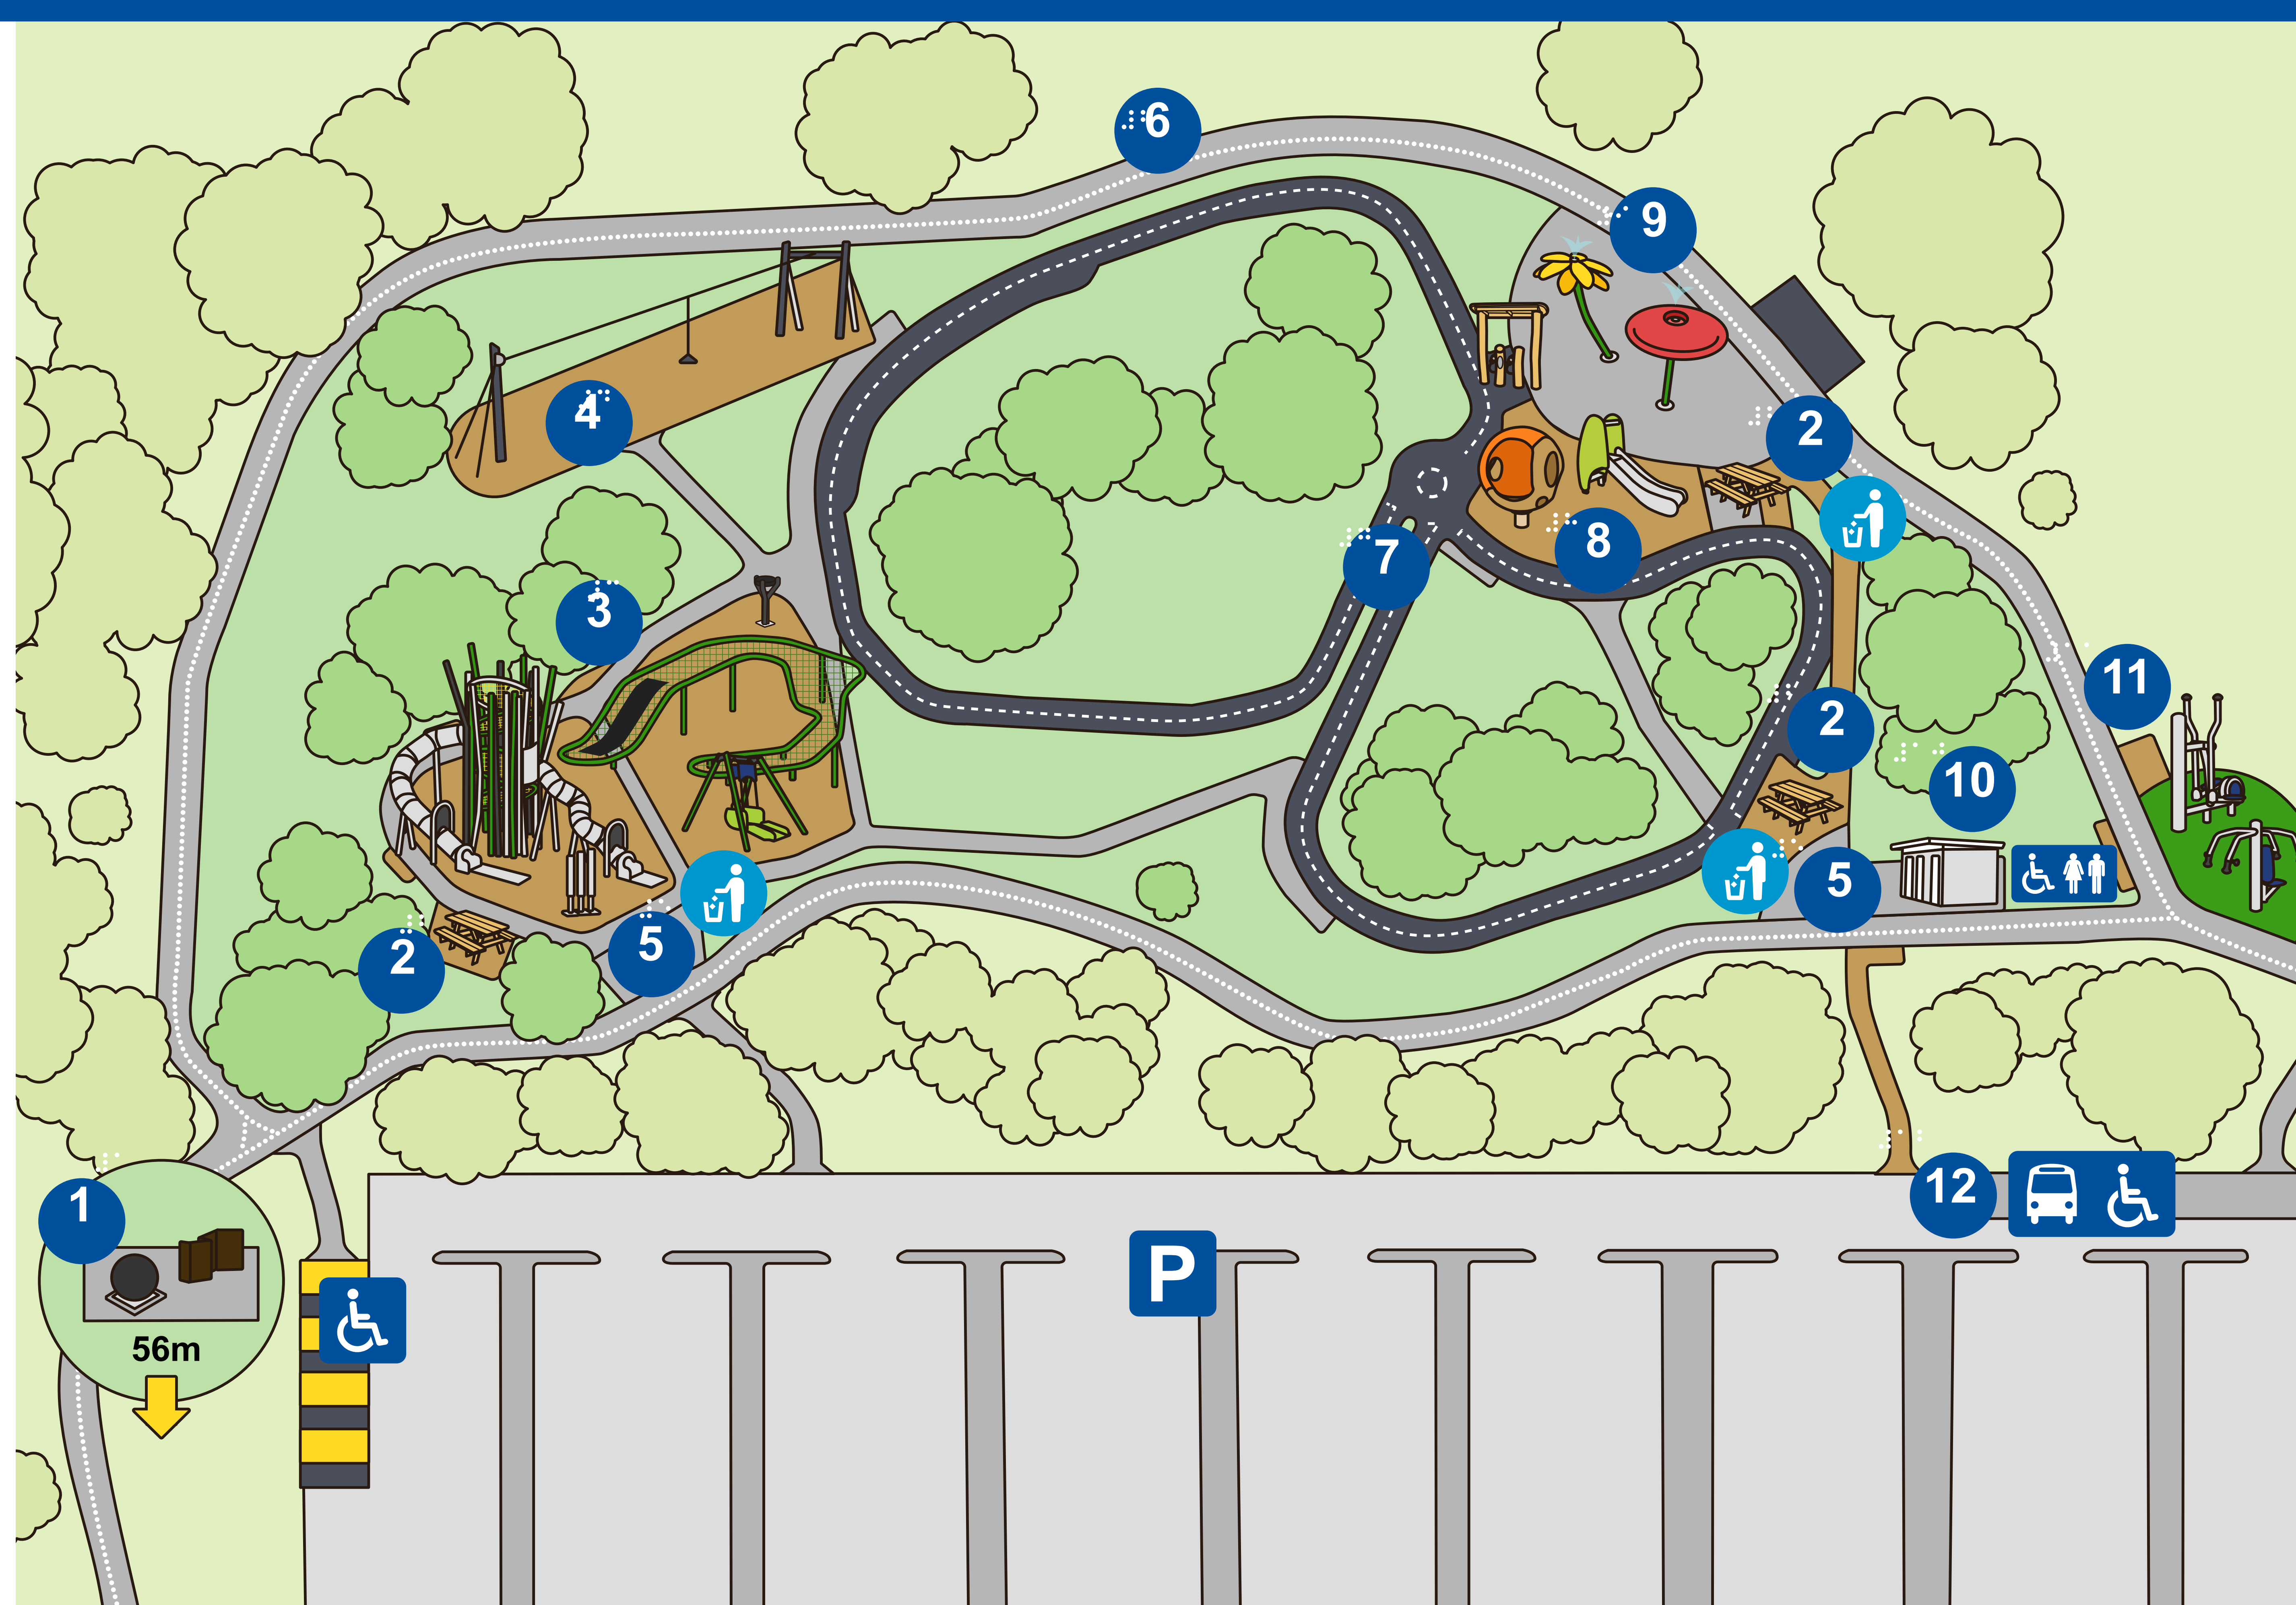

Deerbush Park Playground

Deerbush Park Playground is an 'Everyone Can Play' playground which invites people of all ages, abilities and cultures to come together to socialise and play.

PLAYGROUND RULES

-  Be kind, take turns and share park equipment
-  Place rubbish in bins provided
-  Close the gate when entering and exiting the park
-  Only use the park during daylight hours
-  Adults please supervise your children at all times
-  Surveillance cameras are located in this park
-  No pets. Guide dogs and therapy dogs welcome
-  No smoking
-  No alcohol or glass

Something for everyone!

- | | | | |
|---------------------------|---------------------------------|---------------------|-------------------|
| 1. The People's Globe | 4. Flying fox | 7. Learn-to-ride | 10. Toilets |
| 2. Picnic area | 5. Drink station | 8. Spin and bounce | 11. Outdoor gym |
| 3. Climb, swing and slide | 6. Shared walk/bike path (440m) | 9. Splash play area | 12. Drop off zone |